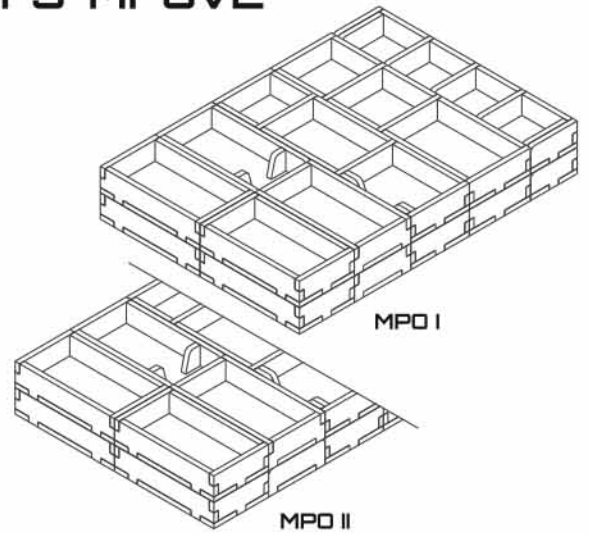

Assembly Instructions

The package contains 4 sheets, two of them are identical to the other two.

The part marked in sheet B2 is to be discarded.

Tray 5 & 6 change for Voyages of Marco Polo (MPO I) and for Marco Polo II (MPO II).

Ordinary PVA glue is required when assembling each tray.

Please make sure you dry-assemble each tray correctly before gluing it together.

Please check www.foldedspace.net for general assembly tips.

FS-MPOv2