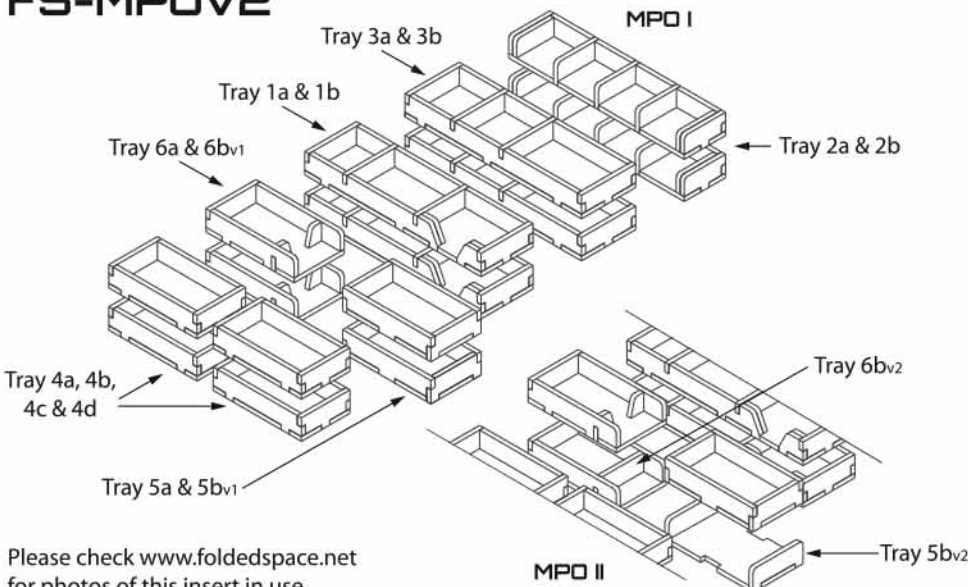

FS-MPOv2

Tray legend MPO I:

- Tray 1a, b - character tiles, city bonus tiles, outpost tiles, dice
- Tray 2a, b - contracts
- Tray 3a, b - resources, money, gift markers
- Tray 4a, b, c, d - player pieces
- Tray 5a - agent tiles
- Tray 5bv1 - purple player pieces
- Tray 6a, bv1 - small cards

Tray legend MPO II:

- Tray 1a, b - character tiles, city bonus tiles, offer tiles, outpost tiles, dice
- Tray 2a, b - contracts
- Tray 3a, b - resources, money
- Tray 4a, b, c, d - player pieces
- Tray 5a - guild seals
- Tray 5bv2 - large cards
- Tray 6a - small cards
- Tray 6bv2 - jade tokens

Please check www.foldedspace.net for photos of this insert in use.

Tip: Keep the instructions in the bottom of your board game box as a reminder of how the insert fits together.