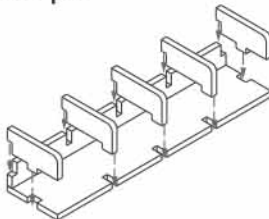

Ordinary PVA glue is required when assembling each tray.

Please make sure you dry-assemble each tray correctly before gluing it together.

Please check www.foldedspace.net for general assembly tips.

FS-MPOv2

Tray 1a & 1b (the trays are identical)

Sheet A1, A2

Step 1

Step 2

Step 3

Finished tray

Tray 2a & 2b (the trays are identical)

Sheet A1, A2

Step 1

Step 2

Step 3

Finished tray

Tray 3a & 3b (the trays are identical)

Sheet B1, B2

Step 1

Step 2

Finished tray

Tray 4a, 4b, 4c & 4d (the trays are identical)

Sheet B1, B2

Step 1

Step 2

Finished tray

FS-MPOv2 insert compatible with The Voyages of Marco Polo®,

incl. The New Characters® mini expansion and The Agents of Venice® expansion
 Insert also separately compatible with Marco Polo II: In the Service of the Khan