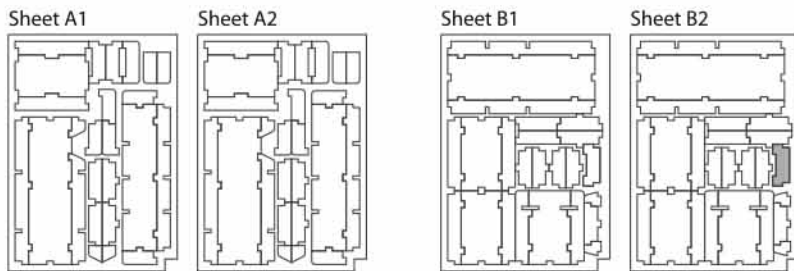

Assembly Instructions

The package contains 4 sheets, two of them are identical to the other two.

The part marked in sheet B2 is to be discarded.

Tray 5 & 6 change for Voyages of Marco Polo (MPO I) and for Marco Polo II (MPO II).

Ordinary PVA glue is required when assembling each tray.

Please make sure you dry-assemble each tray correctly before gluing it together.

Please check www.foldedspace.net for general assembly tips.

FS-MPOv2

Tray 1a & 1b (the trays are identical)

Sheet A1, A2

Step 1

Step 2

Step 3

Finished tray

Tray 2a & 2b (the trays are identical)

Sheet A1, A2