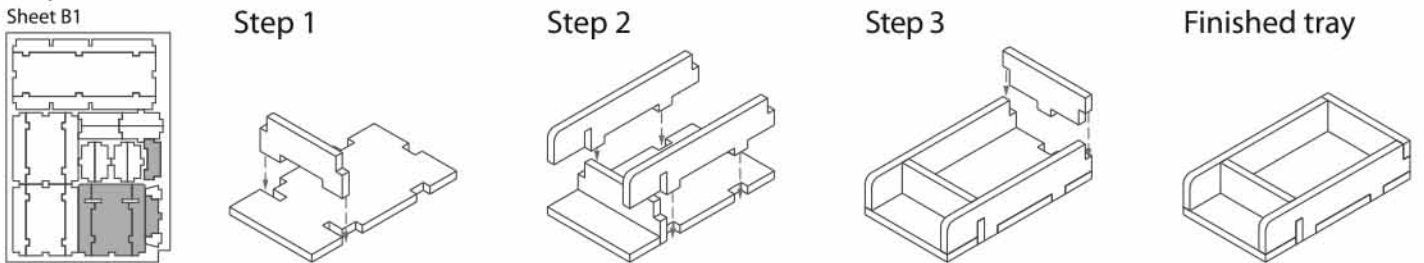

Finished tray

Tray 4a, 4b, 4c & 4d (the trays are identical)

Sheet B1, B2

Step 1

Step 2

Finished tray

FS-MPOv2 insert compatible with The Voyages of Marco Polo®,

incl. The New Characters® mini expansion and The Agents of Venice® expansion
 Insert also separately compatible with Marco Polo II: In the Service of the Khan

Tray 5a & 5bv1 (assemble both trays for MPO I; assemble tray 5a only for MPO II)

Tray 5bv2 (assemble only for MPO II)

Tray 6a & 6bv1 (assemble both trays for MPO I; assemble tray 6a only for MPO II)

Tray 6bv2 (assemble only for MPO II)