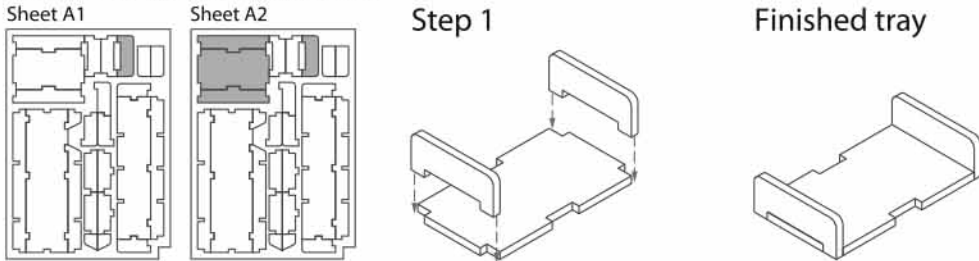

Tray 1a & 1b (the trays are identical)

Sheet A1, A2

Step 1

Step 2

Step 3

Finished tray

Tray 2a & 2b (the trays are identical)

Sheet A1, A2

Step 1

Step 2

Step 3

Finished tray

Tray 3a & 3b (the trays are identical)

Sheet B1, B2

Step 1

Step 2

Finished tray

Tray 4a, 4b, 4c & 4d (the trays are identical)

Sheet B1, B2

Step 1

Step 2

Finished tray

FS-MPOv2 insert compatible with The Voyages of Marco Polo®,

incl. The New Characters® mini expansion and The Agents of Venice® expansion
 Insert also separately compatible with Marco Polo II: In the Service of the Khan

Tray 5a & 5bv1 (assemble both trays for MPO I; assemble tray 5a only for MPO II)

Tray 5bv2 (assemble only for MPO II)

Tray 6a & 6bv1 (assemble both trays for MPO I; assemble tray 6a only for MPO II)

Tray 6bv2 (assemble only for MPO II)