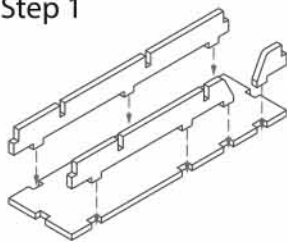

Assembly Instructions

The package contains 4 sheets, two of them are identical to the other two.

The part marked in sheet B2 is to be discarded.

Tray 5 & 6 change for Voyages of Marco Polo (MPO I) and for Marco Polo II (MPO II).

Ordinary PVA glue is required when assembling each tray.

Please make sure you dry-assemble each tray correctly before gluing it together.

Please check www.foldedspace.net for general assembly tips.

FS-MPOv2

Tray 1a & 1b (the trays are identical)

Sheet A1, A2

Step 1

Step 2

Step 3

Finished tray

Tray 2a & 2b (the trays are identical)

Sheet A1, A2