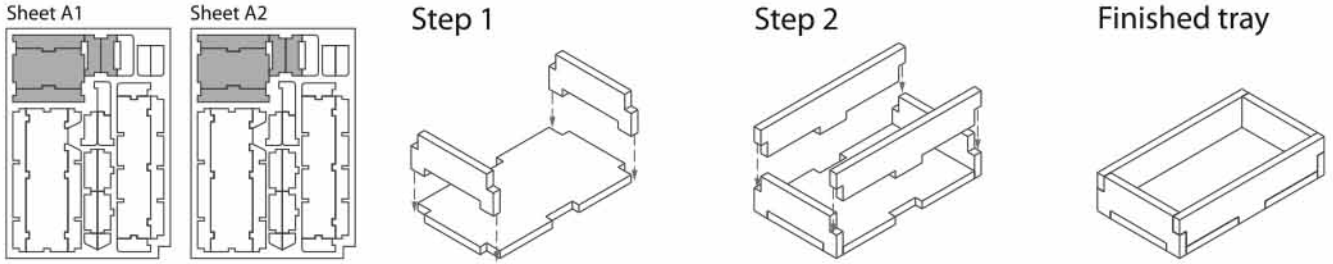

Tray 1a & 1b (the trays are identical)

Sheet A1, A2

Step 1

Step 2

Step 3

Finished tray

Tray 2a & 2b (the trays are identical)

Sheet A1, A2

Step 1

Step 2

Step 3

Finished tray

Tray 3a & 3b (the trays are identical)

Sheet B1, B2

Step 1

Step 2

Finished tray

Tray 4a, 4b, 4c & 4d (the trays are identical)

Sheet B1, B2

Step 1

Step 2

Finished tray

FS-MPOv2 insert compatible with The Voyages of Marco Polo®,

incl. The New Characters® mini expansion and The Agents of Venice® expansion
 Insert also separately compatible with Marco Polo II: In the Service of the Khan

Tray 5a & 5bv1 (assemble both trays for MPO I; assemble tray 5a only for MPO II)

Tray 5bv2 (assemble only for MPO II)

Tray 6a & 6bv1 (assemble both trays for MPO I; assemble tray 6a only for MPO II)

Tray 6bv2 (assemble only for MPO II)