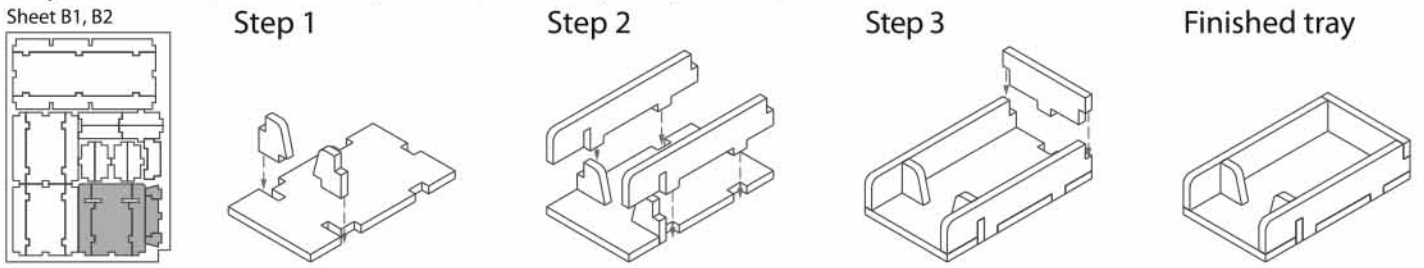

Step 1

Step 2

Step 3

Finished tray

Tray 3a & 3b (the trays are identical)

Sheet B1, B2

Step 1

Step 2

Finished tray

Tray 4a, 4b, 4c & 4d (the trays are identical)

Sheet B1, B2

Step 1

Step 2

Finished tray

FS-MPOv2 insert compatible with The Voyages of Marco Polo®,

incl. The New Characters® mini expansion and The Agents of Venice® expansion
 Insert also separately compatible with Marco Polo II: In the Service of the Khan

Tray 5a & 5bv1 (assemble both trays for MPO I; assemble tray 5a only for MPO II)

Tray 5bv2 (assemble only for MPO II)

Tray 6a & 6bv1 (assemble both trays for MPO I; assemble tray 6a only for MPO II)

Tray 6bv2 (assemble only for MPO II)