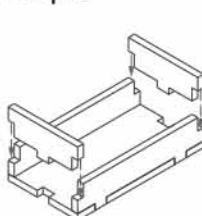

Tray 1a & 1b (the trays are identical)

Sheet A1, A2

Step 1

Step 2

Step 3

Finished tray

Tray 2a & 2b (the trays are identical)

Sheet A1, A2

Step 1

Step 2

Step 3

Finished tray

Tray 3a & 3b (the trays are identical)

Sheet B1, B2

Step 1

Step 2

Finished tray

Tray 4a, 4b, 4c & 4d (the trays are identical)

Sheet B1, B2

Step 1

Step 2

Finished tray

FS-MPOv2 insert compatible with The Voyages of Marco Polo®,

incl. The New Characters® mini expansion and The Agents of Venice® expansion
 Insert also separately compatible with Marco Polo II: In the Service of the Khan

Tray 5a & 5bv1 (assemble both trays for MPO I; assemble tray 5a only for MPO II)

Tray 5bv2 (assemble only for MPO II)

Tray 6a & 6bv1 (assemble both trays for MPO I; assemble tray 6a only for MPO II)

Tray 6bv2 (assemble only for MPO II)